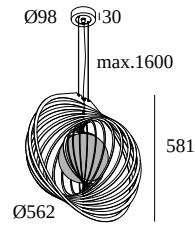

SOIREE RC 56 E27 OPAL

24017 0000 B

AVAILABLE IN

BLACK 24017 0000 B

FLEMISH GOLD 24017 0000 FG

 [View on website](#)

General info

LOCATION	indoor
INSTALLATION	Ceiling Suspended
INGRESS PROTECTION	IP20
WEIGHT (KG)	3.3
ADJUSTABILITY	non adjustable
INFORMATION	INCL.2 x CABLE SUSPENSION SINGLE AUTOM. 1.6m INCL.1 x CABLE 2 x 0.75mm ² INCL.1 x GLASS OPAL

Electrical info

	1 x LED Filament max.20W
CLASS	I
CERTIFICATES	CB, EAC, ENEC, RCM

Lightsource info

LIGHTSOURCE NAME	E27
-------------------------	-----

Remarks

lamp not included

For detailed installation instructions, please consult the manual : [24017_0000_HAND.pdf](#)