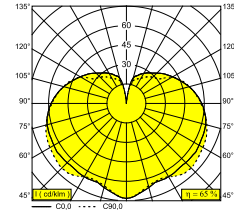

SOIREE RC 56 E27 OPAL

24017 0000 B

AVAILABLE IN

BLACK 24017 0000 B

FLEMISH GOLD 24017 0000 FG

 [View on website](#)

General info

LOCATION	indoor
INSTALLATION	Ceiling Suspended
INGRESS PROTECTION	IP20
WEIGHT (KG)	3.3
ADJUSTABILITY	non adjustable
INFORMATION	INCL.2 x CABLE SUSPENSION SINGLE AUTOM. 1.6m INCL.1 x CABLE 2 x 0.75mm ² INCL.1 x GLASS OPAL